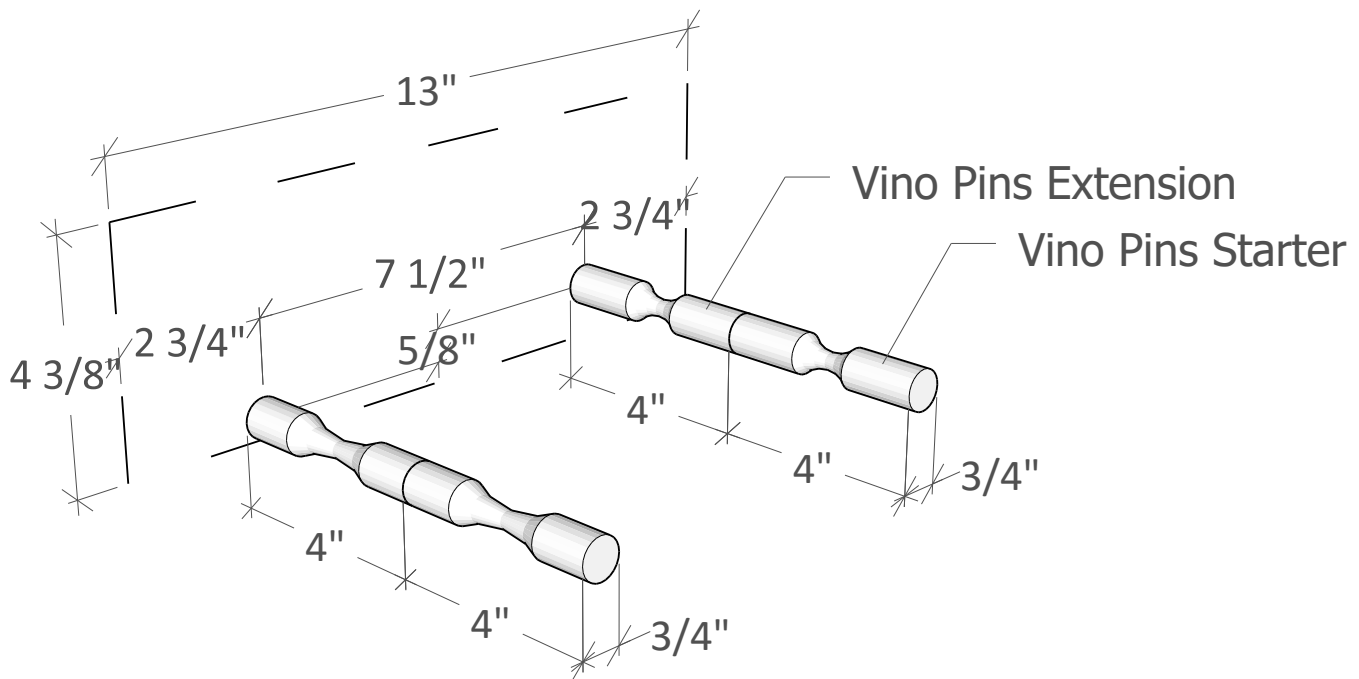

VINTAGEVIEW®
MOVING WINE STORAGE FORWARD

VinoGrotto, LLC • 1070 West 600 North, Brigham City, UT 84302 • phone: 800.584.0960 • VinoGrotto.com

Vino Pins Starter and Extension (VP-DW, VP-MS, VP-WD & VP-X) Spec Sheet

VintageView recommends 13 inches overall width allowance for most wine bottles.

Vino Pins Collars are required for all drywall installations and optional for wood and masonry installations and will add 1/4 inch to the overall depth.