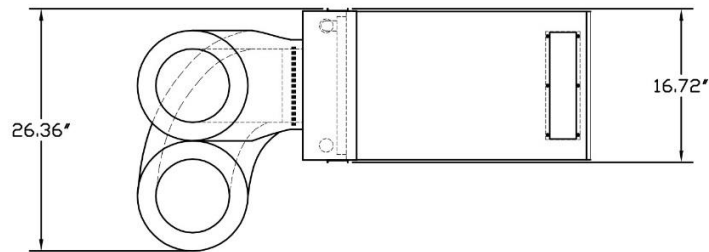

As Ducted Cut Sheets

6200VS
8200VS

6200/8200VS FULLY DUCTED INSTALLATION OPTION B MIN/MAX OVERALL DIMENSIONS

1843_FRDB_R00

800.584.0960
VinoGrotto.com

As Ducted Cut Sheets

6200VS
8200VS

6200/8200VS FRONT DUCTED INSTALLATION MIN/MAX OVERALL DIMENSIONS

1843_DF_R00

800.584.0960
VinoGrotto.com

As Ducted Cut Sheets

6200VS
8200VS

CONDENSER DUCTING OPTION 1

CONDENSER DUCTING OPTION 2

6200/8200VS REAR DUCTED INSTALLATION MIN/MAX OVERALL DIMENSIONS

1843_DR_R00

800.584.0960
VinoGrotto.com

As Ducted Cut Sheets

6200VS
8200VS

6200/8200VS FULLY DUCTED INSTALLATION OPTION A MIN/MAX OVERALL DIMENSIONS

1843_FRDA_R00

800.584.0960
VinoGrotto.com