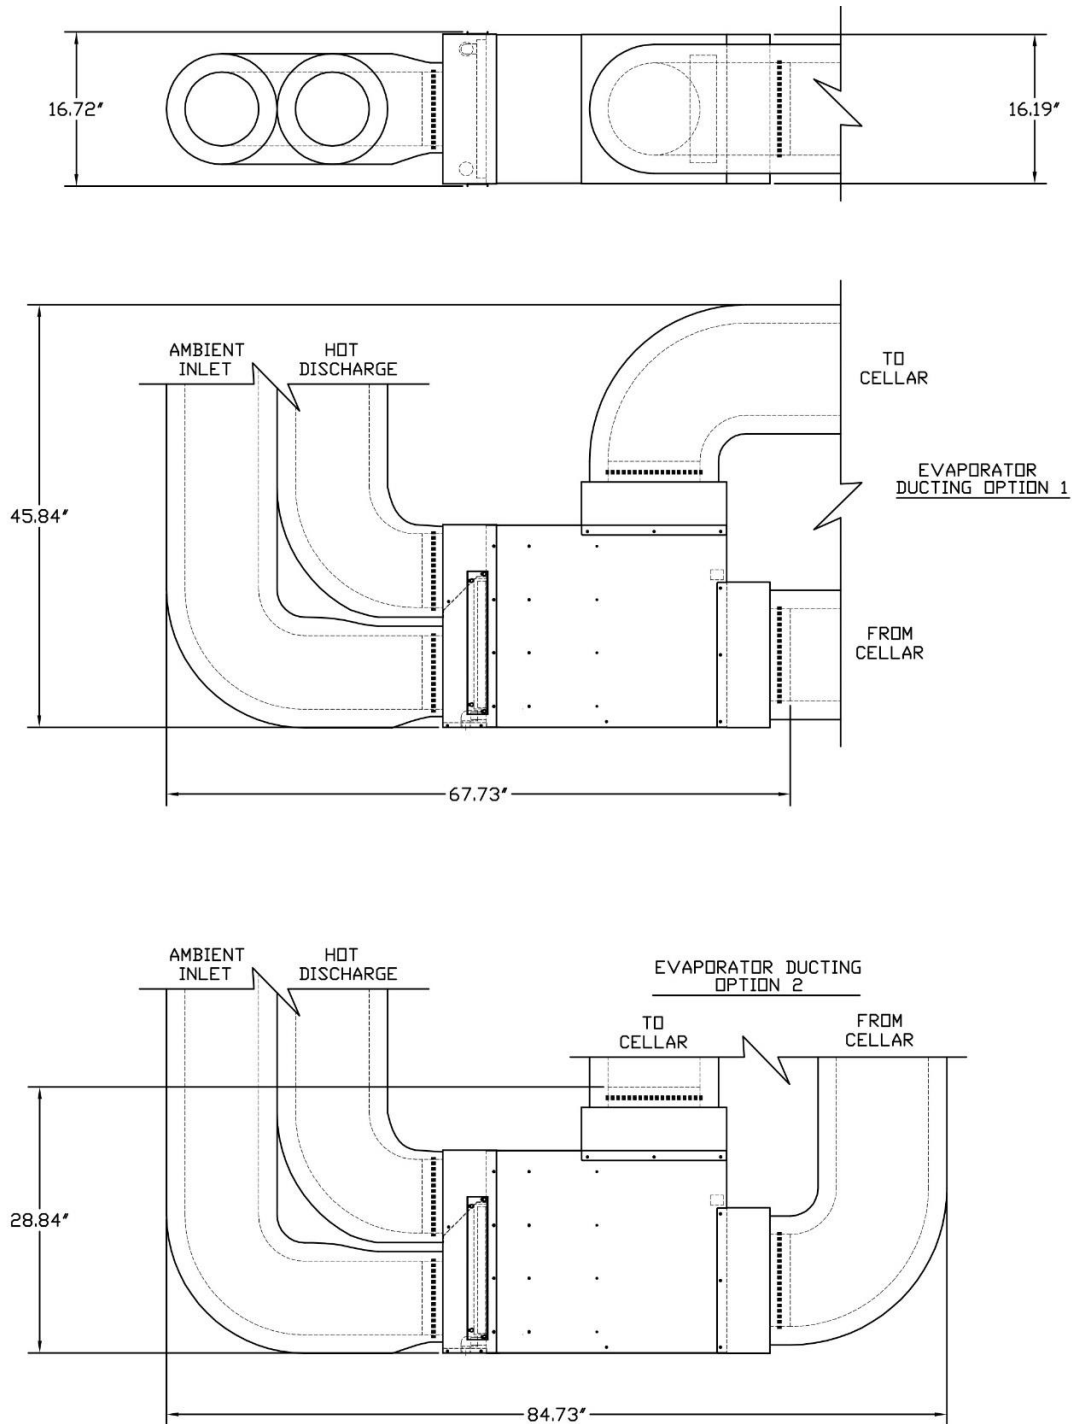

1843_DF_R00

800.584.0960
VinoGrotto.com

As Ducted Cut Sheets

6200VS
8200VS

CONDENSER DUCTING OPTION 1

CONDENSER DUCTING OPTION 2

6200/8200VS REAR DUCTED INSTALLATION MIN/MAX OVERALL DIMENSIONS

1843_DR_R00

800.584.0960
VinoGrotto.com

As Ducted Cut Sheets

6200VS
8200VS

6200/8200VS FULLY DUCTED INSTALLATION OPTION A MIN/MAX OVERALL DIMENSIONS

1843_FRDA_R00

800.584.0960
VinoGrotto.com