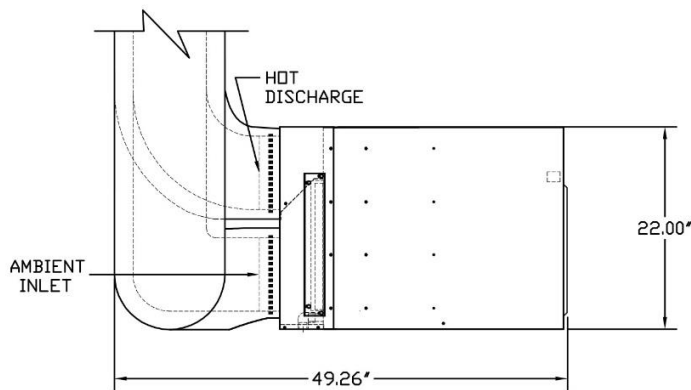

1843_DF_R00

800.584.0960
VinoGrotto.com

As Ducted Cut Sheets

6200VS
8200VS

CONDENSER DUCTING OPTION 1

CONDENSER DUCTING OPTION 2

6200/8200VS REAR DUCTED INSTALLATION MIN/MAX OVERALL DIMENSIONS

1843_DR_R00

800.584.0960
VinoGrotto.com

As Ducted Cut Sheets

6200VS
8200VS

6200/8200VS FULLY DUCTED INSTALLATION OPTION A MIN/MAX OVERALL DIMENSIONS

1843_FRDA_R00

800.584.0960
VinoGrotto.com