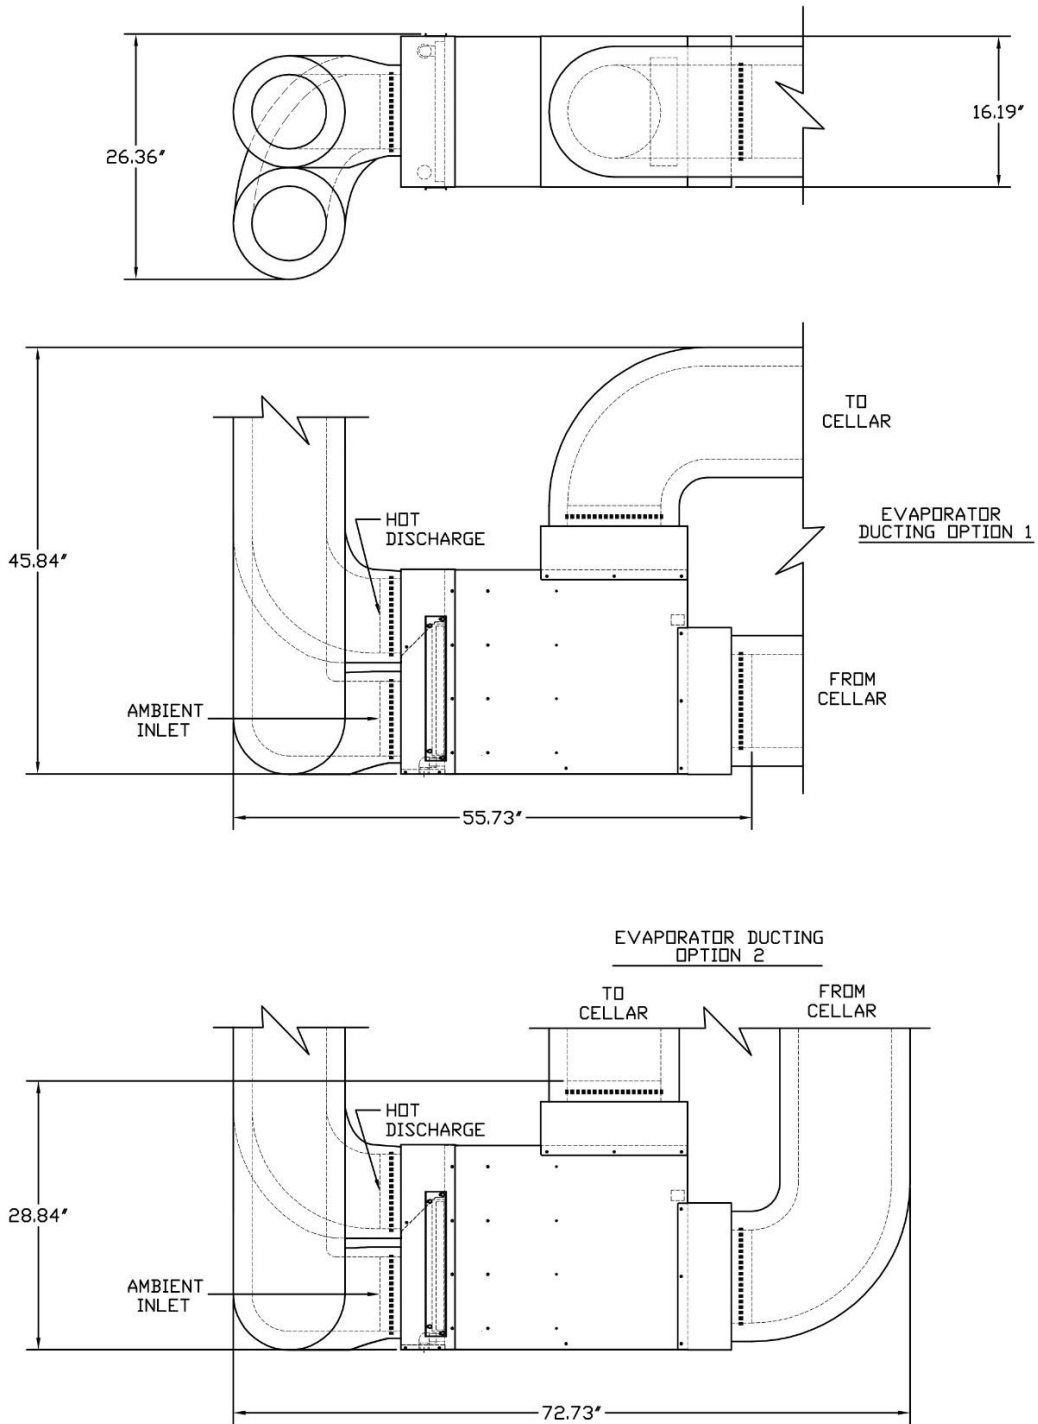

As Ducted Cut Sheets

6200VS
8200VS

6200/8200VS FULLY DUCTED INSTALLATION OPTION B MIN/MAX OVERALL DIMENSIONS

1843_FRDB_R00

800.584.0960
VinoGrotto.com

As Ducted Cut Sheets

6200VS
8200VS

6200/8200VS FRONT DUCTED INSTALLATION MIN/MAX OVERALL DIMENSIONS

1843_DF_R00

800.584.0960
VinoGrotto.com

As Ducted Cut Sheets

6200VS
8200VS

CONDENSER DUCTING OPTION 1

CONDENSER DUCTING OPTION 2

6200/8200VS REAR DUCTED INSTALLATION MIN/MAX OVERALL DIMENSIONS

1843_DR_R00

800.584.0960
VinoGrotto.com

As Ducted Cut Sheets

6200VS
8200VS

6200/8200VS FULLY DUCTED INSTALLATION OPTION A MIN/MAX OVERALL DIMENSIONS

1843_FRDA_R00

800.584.0960
VinoGrotto.com