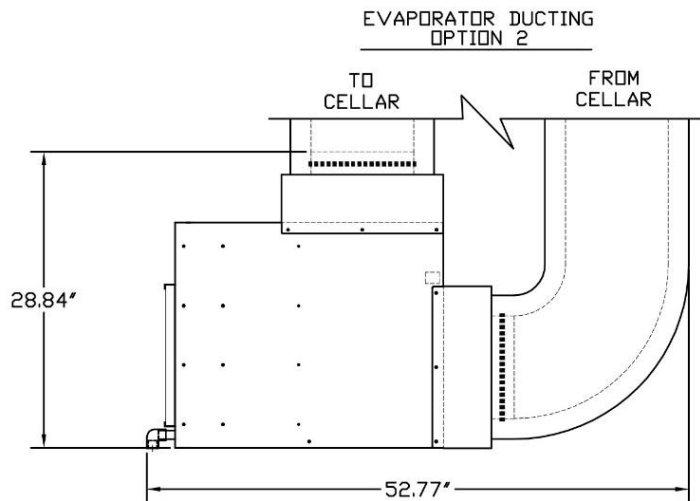

As Ducted Cut Sheets

6200VS
8200VS

6200/8200VS FULLY DUCTED INSTALLATION OPTION B MIN/MAX OVERALL DIMENSIONS

1843_FRDB_R00

800.584.0960
VinoGrotto.com

As Ducted Cut Sheets

6200VS
8200VS

6200/8200VS FRONT DUCTED INSTALLATION MIN/MAX OVERALL DIMENSIONS

1843_DF_R00

800.584.0960
VinoGrotto.com

As Ducted Cut Sheets

6200VS
8200VS

CONDENSER DUCTING OPTION 1

CONDENSER DUCTING OPTION 2

6200/8200VS REAR DUCTED INSTALLATION MIN/MAX OVERALL DIMENSIONS

1843_DR_R00

800.584.0960
VinoGrotto.com

As Ducted Cut Sheets

6200VS
8200VS

6200/8200VS FULLY DUCTED INSTALLATION OPTION A MIN/MAX OVERALL DIMENSIONS

1843_FRDA_R00

800.584.0960
VinoGrotto.com