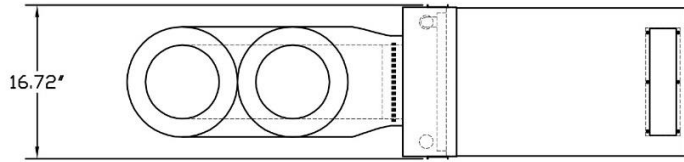

As Ducted Cut Sheets

6200VS
8200VS

6200/8200VS FULLY DUCTED INSTALLATION OPTION B MIN/MAX OVERALL DIMENSIONS

1843_FRDB_R00

800.584.0960
VinoGrotto.com

As Ducted Cut Sheets

6200VS
8200VS

6200/8200VS FRONT DUCTED INSTALLATION MIN/MAX OVERALL DIMENSIONS

1843_DF_R00

800.584.0960
VinoGrotto.com

As Ducted Cut Sheets

6200VS
8200VS

CONDENSER DUCTING OPTION 1

CONDENSER DUCTING OPTION 2

6200/8200VS REAR DUCTED INSTALLATION MIN/MAX OVERALL DIMENSIONS

1843_DR_R00

800.584.0960
VinoGrotto.com

As Ducted Cut Sheets

6200VS
8200VS

6200/8200VS FULLY DUCTED INSTALLATION OPTION A MIN/MAX OVERALL DIMENSIONS

1843_FRDA_R00

800.584.0960
VinoGrotto.com