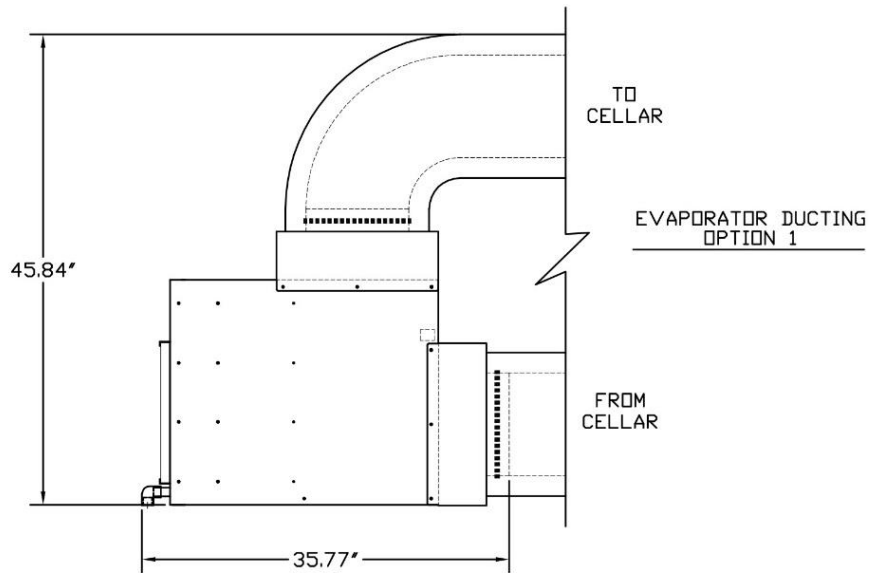

As Ducted Cut Sheets

6200VS
8200VS

6200/8200VS FULLY DUCTED INSTALLATION OPTION B MIN/MAX OVERALL DIMENSIONS

1843_FRDB_R00

800.584.0960
VinoGrotto.com

As Ducted Cut Sheets

6200VS
8200VS

6200/8200VS FRONT DUCTED INSTALLATION MIN/MAX OVERALL DIMENSIONS

1843_DF_R00

800.584.0960
VinoGrotto.com

As Ducted Cut Sheets

6200VS
8200VS

CONDENSER DUCTING OPTION 1

CONDENSER DUCTING OPTION 2

6200/8200VS REAR DUCTED INSTALLATION MIN/MAX OVERALL DIMENSIONS

1843_DR_R00

800.584.0960
VinoGrotto.com

As Ducted Cut Sheets

6200VS
8200VS

6200/8200VS FULLY DUCTED INSTALLATION OPTION A MIN/MAX OVERALL DIMENSIONS

1843_FRDA_R00

800.584.0960
VinoGrotto.com