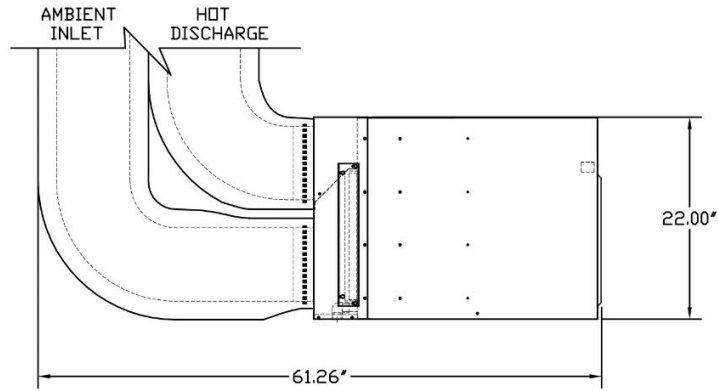

As Ducted Cut Sheets

6200VS
8200VS

6200/8200VS FULLY DUCTED INSTALLATION OPTION B MIN/MAX OVERALL DIMENSIONS

1843_FRDB_R00

800.584.0960
VinoGrotto.com

As Ducted Cut Sheets

6200VS
8200VS

6200/8200VS FRONT DUCTED INSTALLATION MIN/MAX OVERALL DIMENSIONS

1843_DF_R00

800.584.0960
VinoGrotto.com

As Ducted Cut Sheets

6200VS
8200VS

CONDENSER DUCTING OPTION 1

CONDENSER DUCTING OPTION 2

6200/8200VS REAR DUCTED INSTALLATION MIN/MAX OVERALL DIMENSIONS

1843_DR_R00

800.584.0960
VinoGrotto.com

As Ducted Cut Sheets

6200VS
8200VS

6200/8200VS FULLY DUCTED INSTALLATION OPTION A MIN/MAX OVERALL DIMENSIONS

1843_FRDA_R00

800.584.0960
VinoGrotto.com