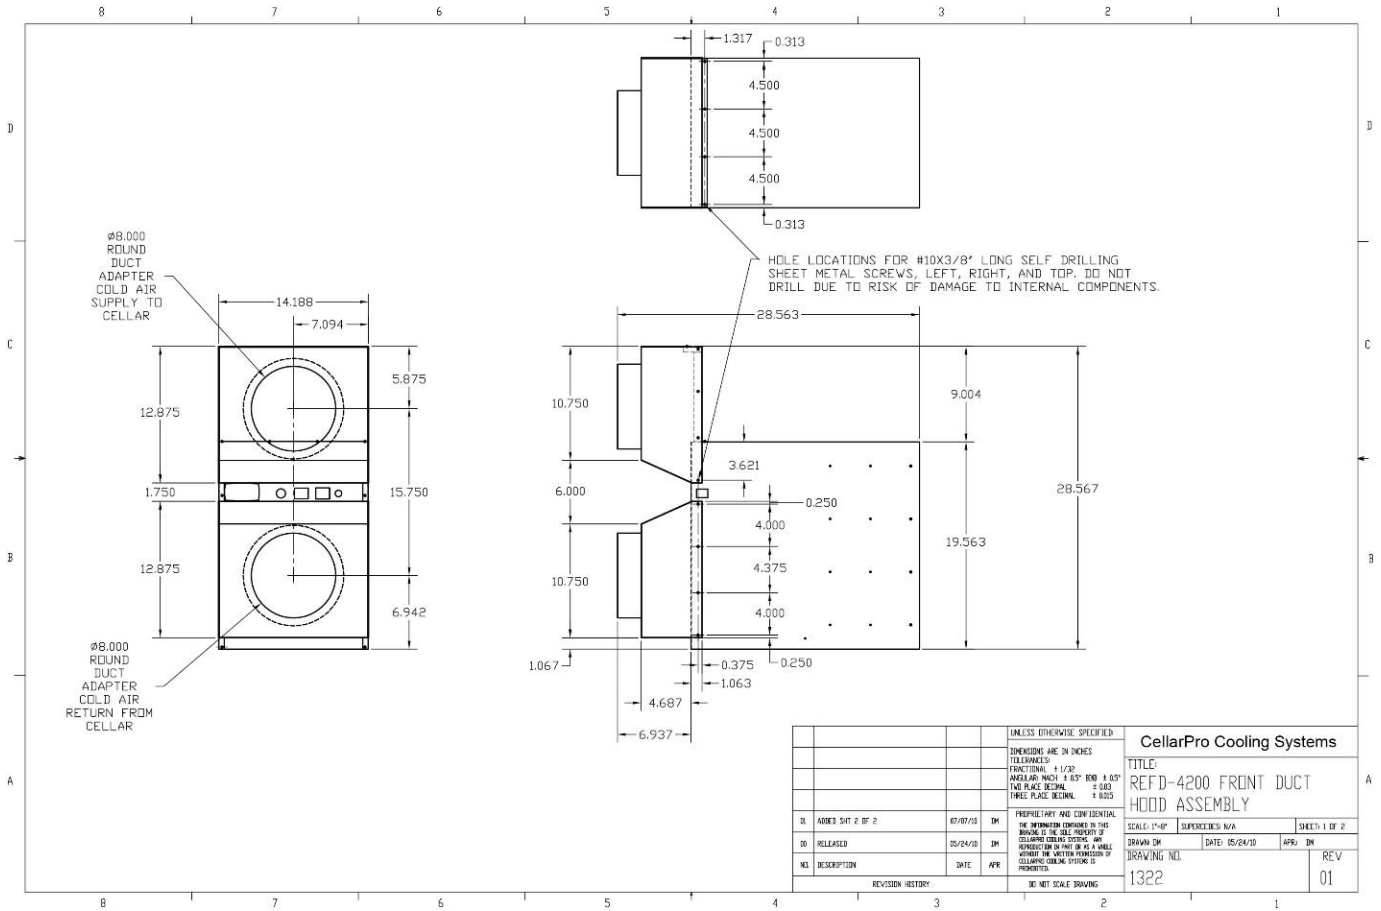

Front Duct Hood Cut Sheet

4200VS

800.584.0960
 VinoGrotto.com