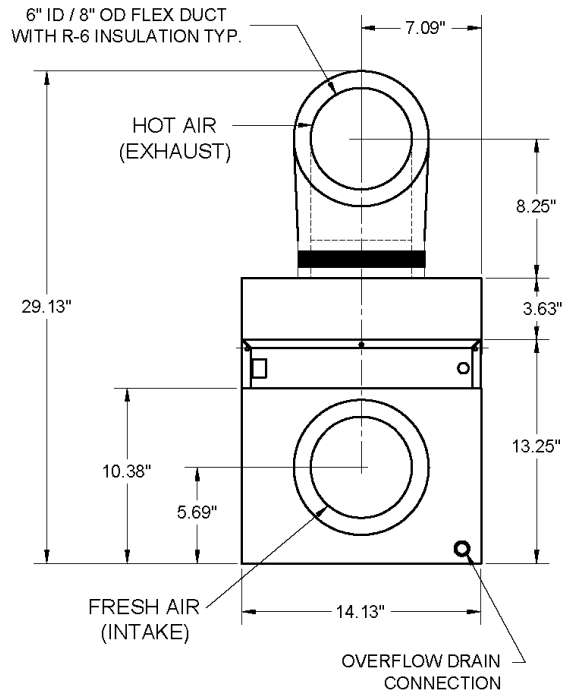

Cut Sheet As Ducted

2000VS
Series

FRONT VIEW: COLD SIDE
DUCTED

REAR VIEW: HOT SIDE
DUCTED

2164C_R00