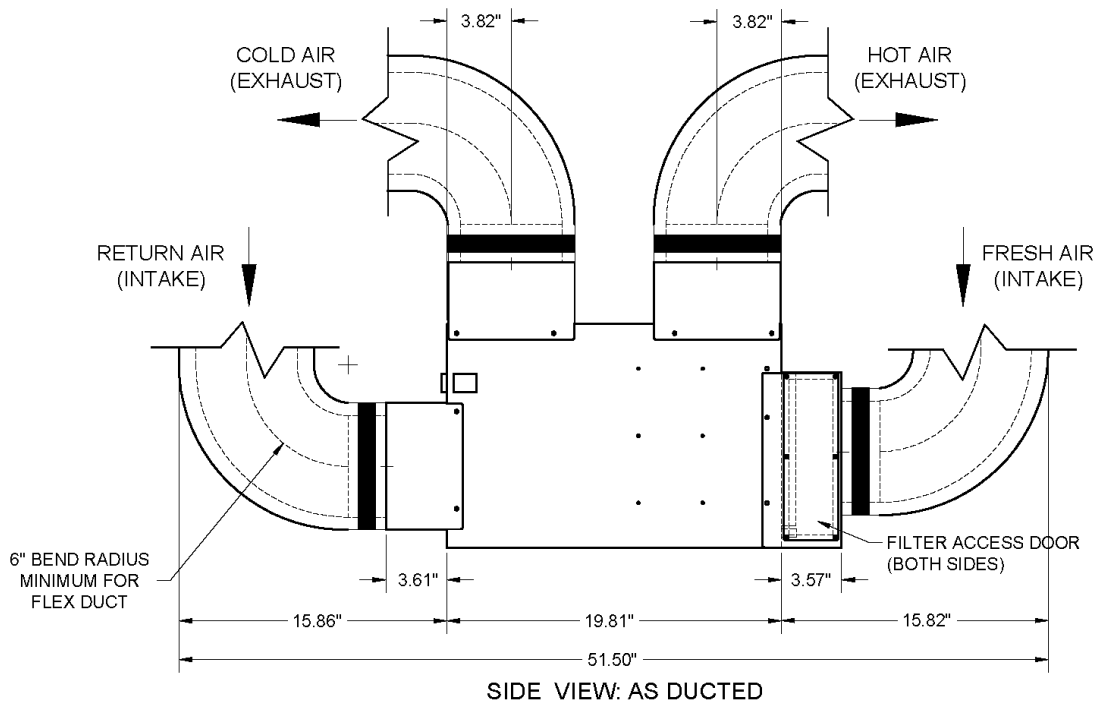

Cut Sheet As Ducted

2000VS
Series

FRONT VIEW: COLD SIDE
DUCTED

REAR VIEW: HOT SIDE
DUCTED

2164C_R00