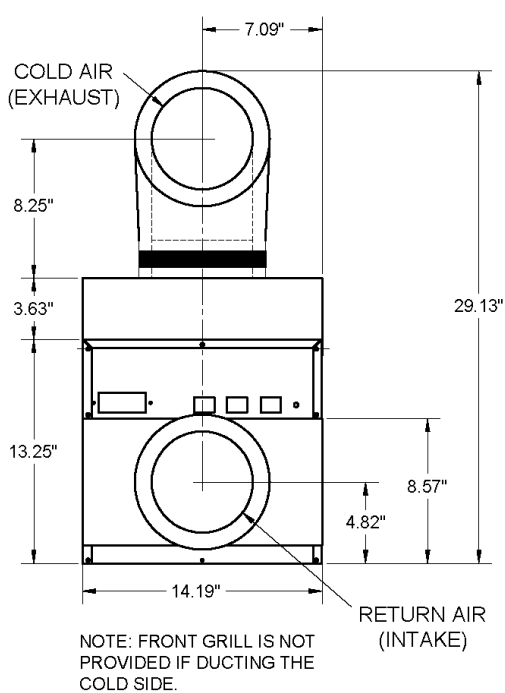

Cut Sheet As Ducted

2000VS
Series

FRONT VIEW: COLD SIDE
DUCTED

REAR VIEW: HOT SIDE
DUCTED

2164C_R00